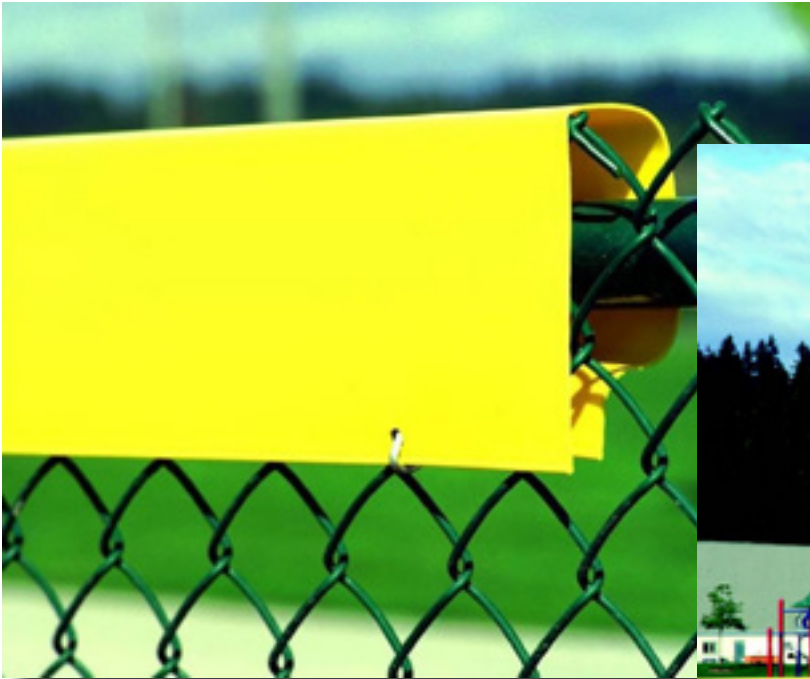

Safety Top Cap (Yellow) - 40'

Safety Top Cap protects players from injury, provides enhanced field appearance, and acts as a visual warning for outfielders approaching the fence. Includes five 8 ft sections to cover 40 ft of fence!

Features:

- Capable of withstanding impact and the harmful effects of the sun for many years
- Easy to install D-shape design
- Sections measure 2-5/8" W x 5 1/2" H x 8" L
- To secure the cap, simply thread the included hog rings through the pre-drilled holes
- 25-year, pro-rata warranty against breakage under normal conditions
- Classic yellow color is extremely visible

Specifications:

Total Length	40 ft
Color	Yellow
Material	HDPE plastic with UV stabilizers
Thickness	1/16"