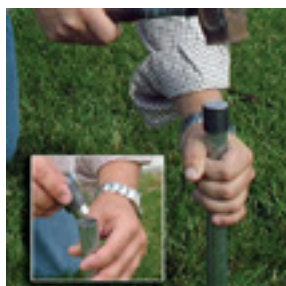

Saf-T-Fence Package w/ Ground Sleeves - 150'

The original flexible safety fence! Perfect for both beginners and experienced ball players, Saf-T-Fence is a soft, flexible fencing system great for any ball field.

The included flexible posts offer excellent injury protection because they flex and absorb impact 360° and distribute pressure evenly to the fence. The ground sleeves allow you to set up, remove and move your fence often, making it the ultimate portable outfield fence!

This system is made from high performance materials that are weather-resistant and UV protected to offer many years of trouble-free use.

Available Fence Fabric Colors:

Dark Green

Red

Royal Blue

Black

Included:

- 150' Tuff-Fence Fabric
- 18 Flex-Posts
- 18 Flex-Post Ground Sleeves
- 18 Ground Sleeve Plugs
- 1 Ground Sleeve Driver Insert
- 170' Anti-Sag Rope
- 51 Rope Clips
- 100 Fence Zip Ties

Specifications: